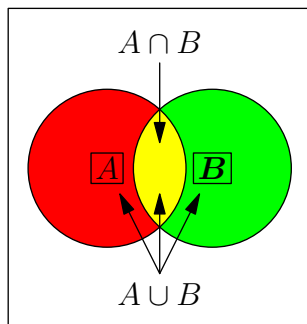

Here is a venn diagram produced with Asymptote, drawn to width 4cm:

Each graph is drawn in its own environment. One can specify the width and height to \LaTeX explicitly. This 3D example can be viewed interactively either with Adobe Reader or Asymptote's fast OpenGL-based renderer. It is often desirable to embed such files as annotated attachments; this requires the optional `\usepackage{attachfile2}` package and the `{attach=true}` option:

One can also scale the figure to the full line width: